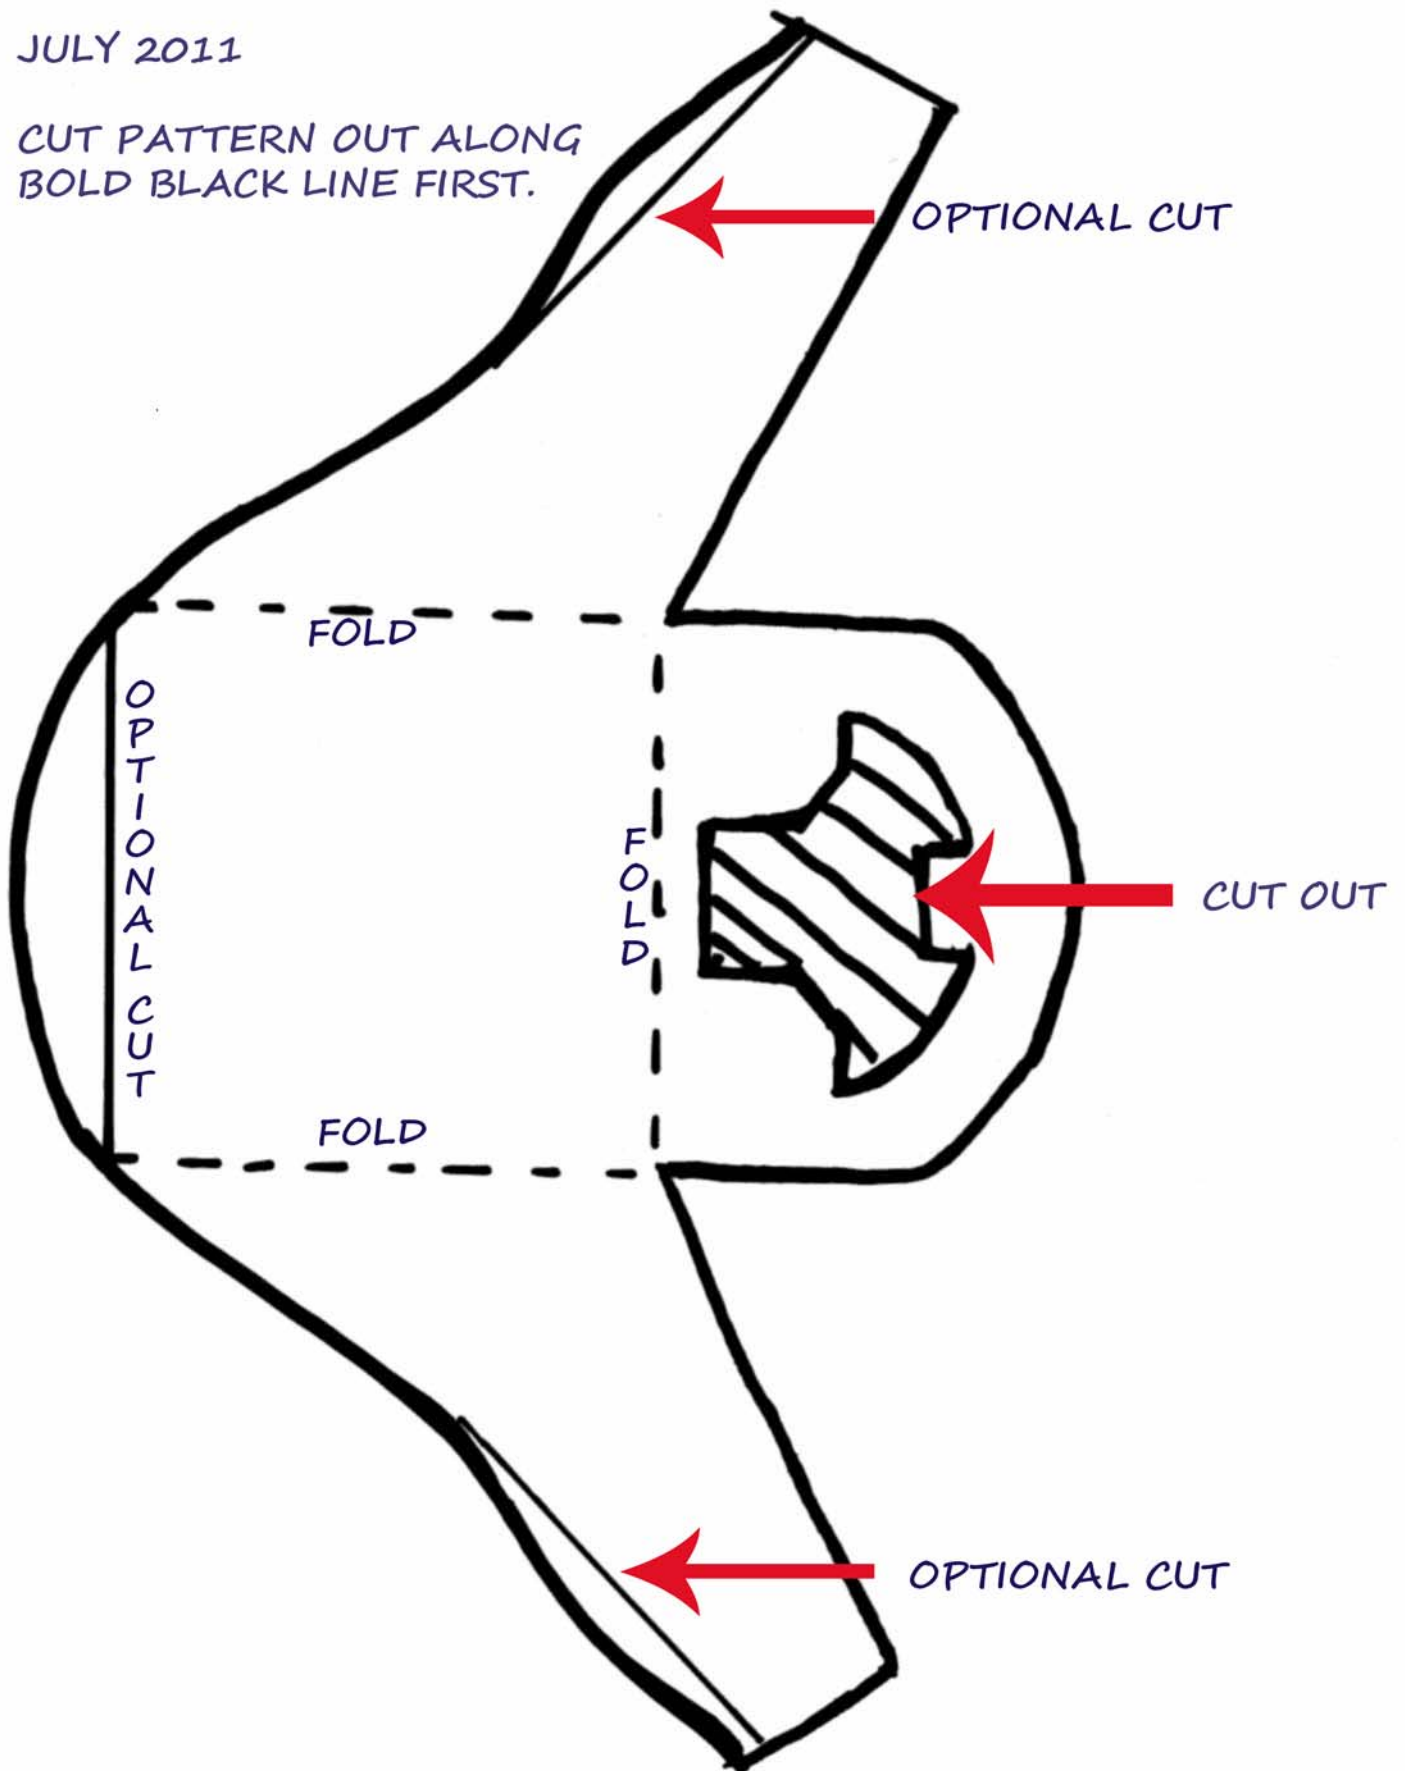

DIY LIGHTSCOOP PATTERN

JULY 2011

CUT PATTERN OUT ALONG BOLD BLACK LINE FIRST.

PATTERN CREATED BY WENDY FROM
CRAFTAHOLIC.COM & WENDYMONSTER.COM